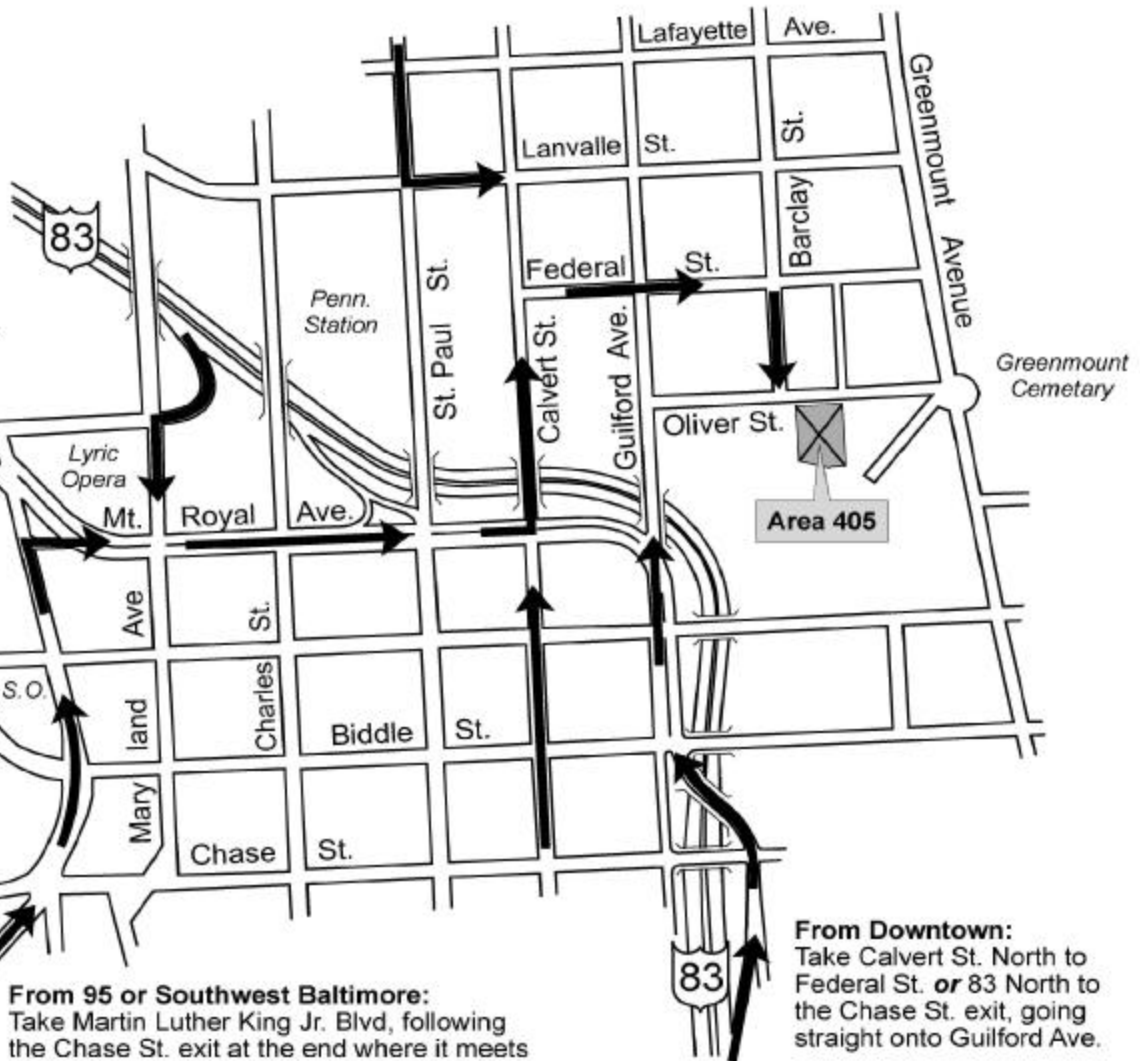

AREA 405

Area 405

405 East Oliver Street
Baltimore, MD 21202
410-528-2101
www.area405.com

From North Baltimore:
Take St. Paul St. south to Lanvalle St., **or** 83 South to the Maryland Ave. exit, turning left onto Maryland Ave at the end of the exit, then left on Mt. Royal Ave.

From 95 or Southwest Baltimore:
Take Martin Luther King Jr. Blvd, following the Chase St. exit at the end where it meets Howard St., take a right at Mt. Royal Ave.

From Downtown:
Take Calvert St. North to Federal St. **or** 83 North to the Chase St. exit, going straight onto Guilford Ave.